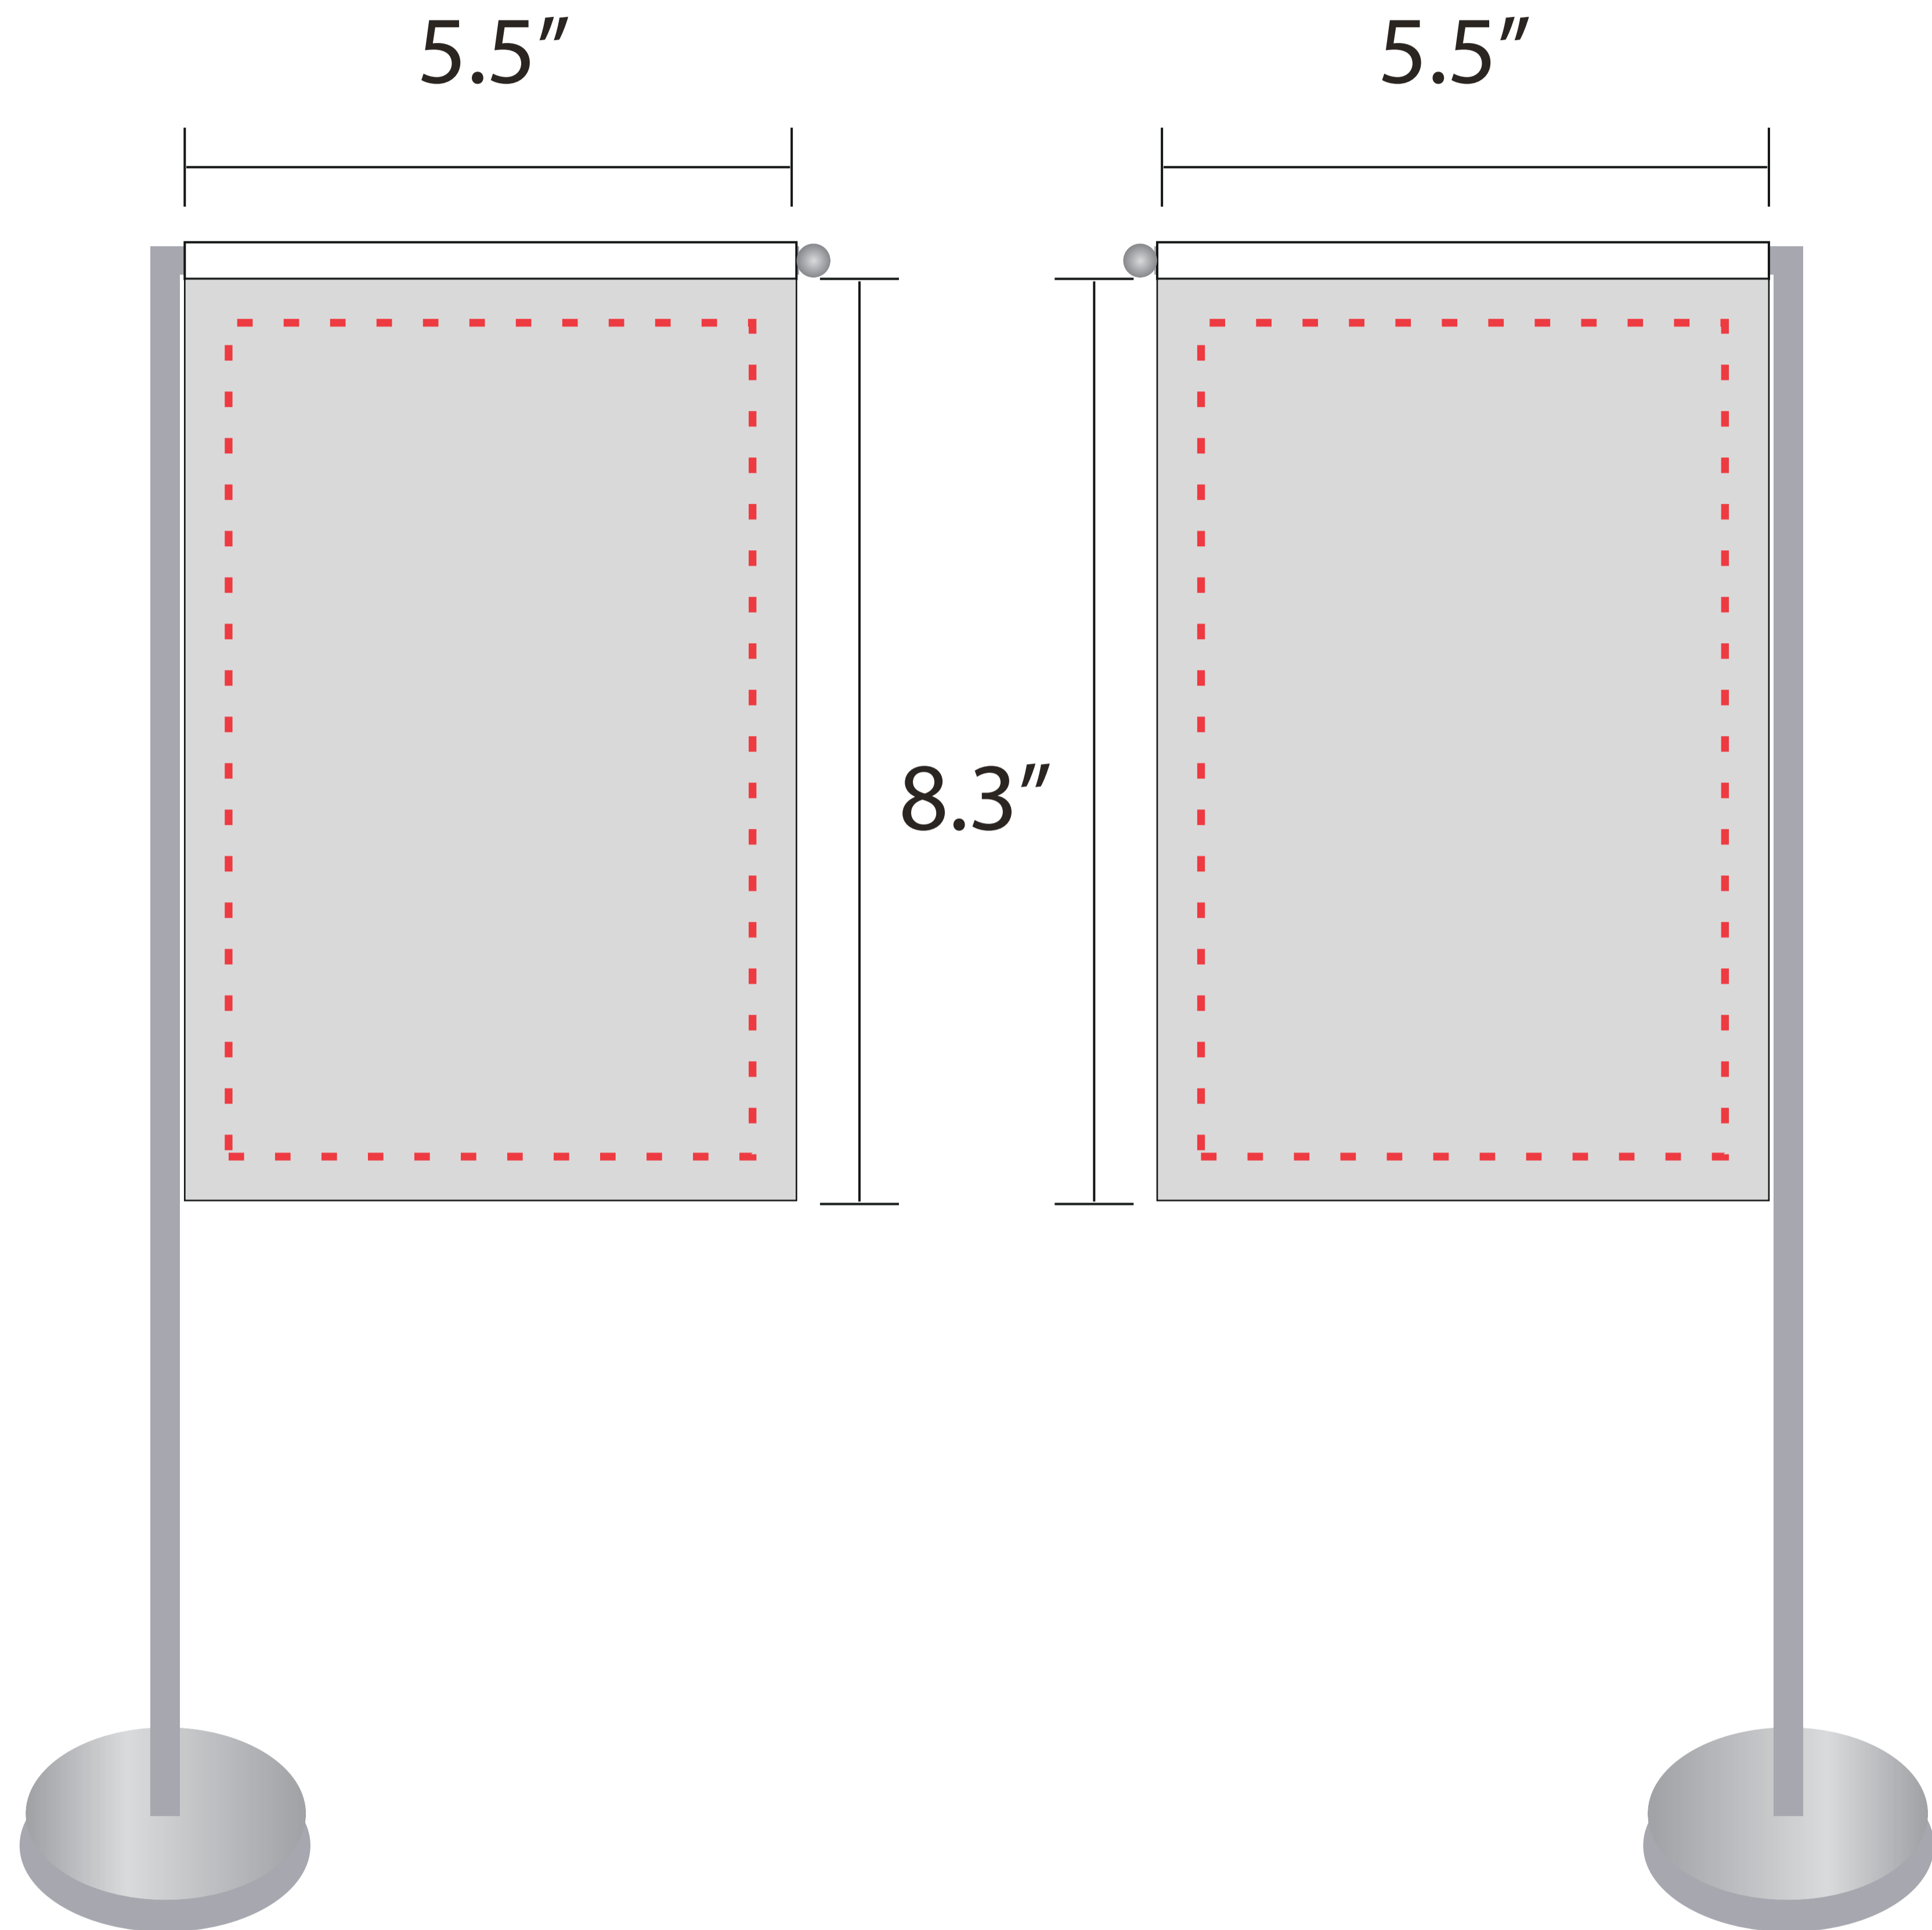

Front

Back

TMP TABLE FLAG - RECTANGLE

- TIPS: 1. Please put your main artwork inside the grey area
2. Please delete back if printing single-side