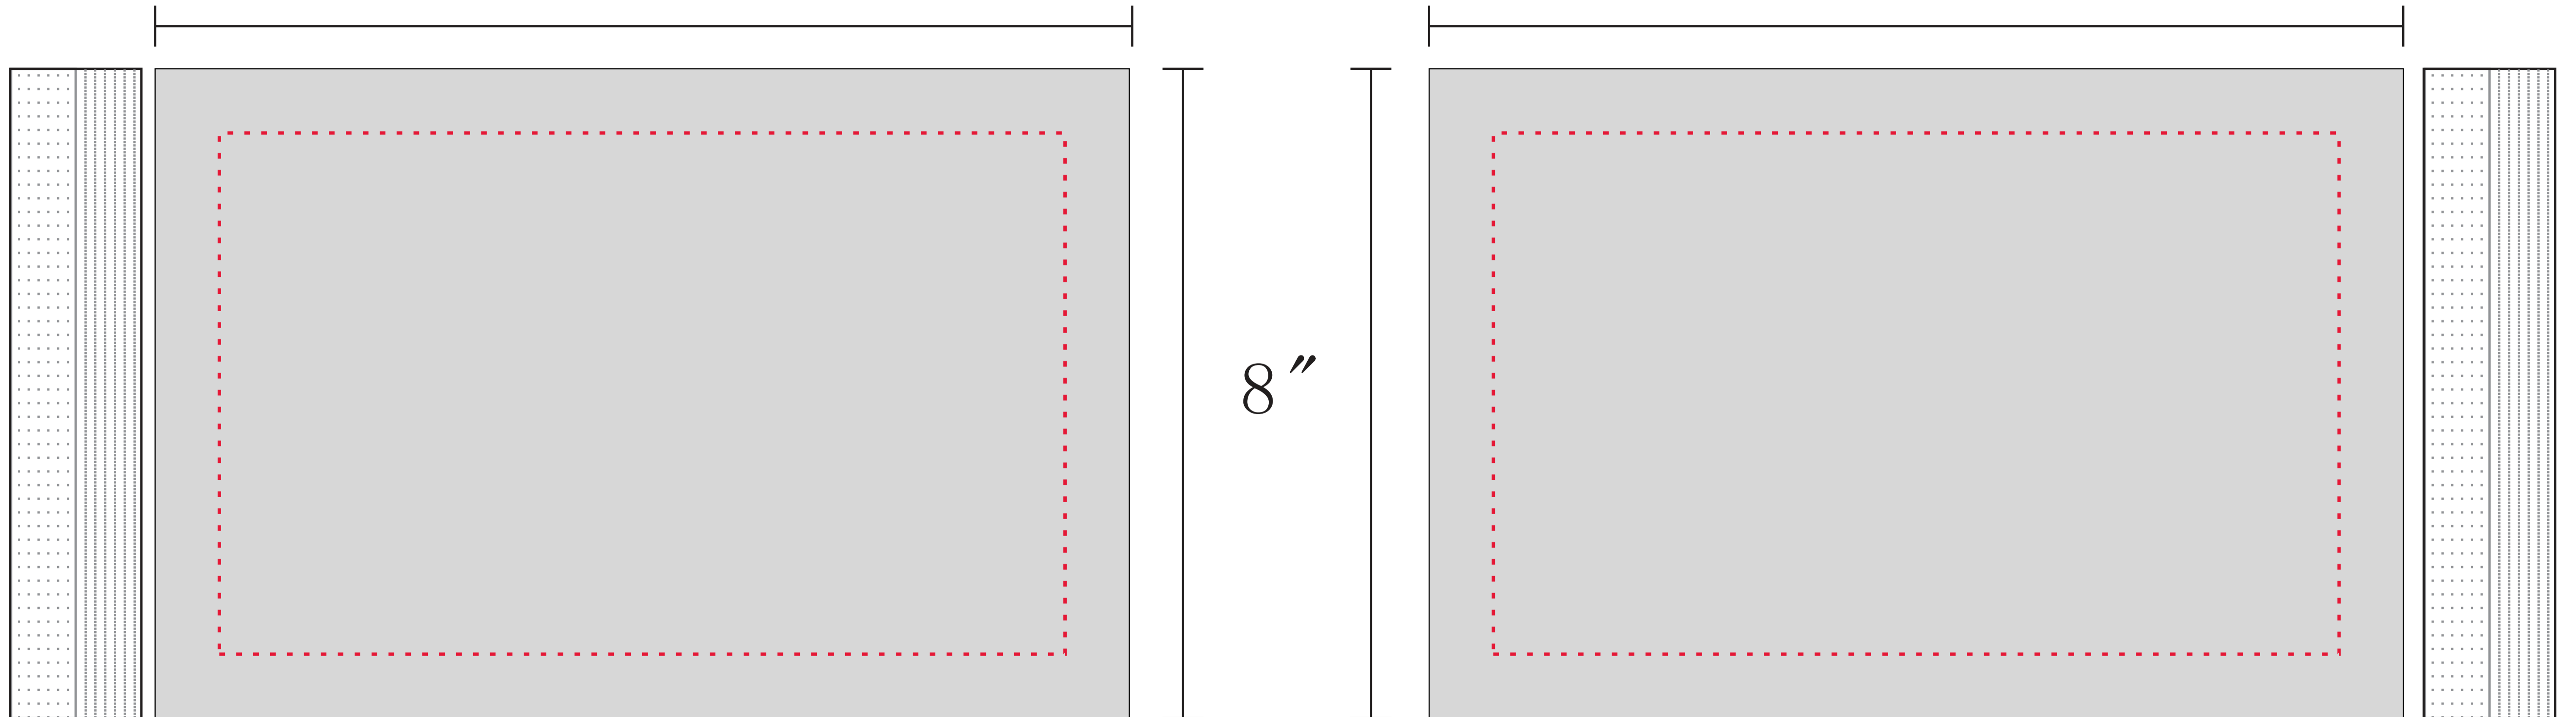

**FRONT**

12"

**BACK**

12"

## **TMP CAR ANTENNA FLAG - 8"x12"**

- TIPS: 1. Please put your main artwork inside the grey area  
2. Please delete back if printing single-side